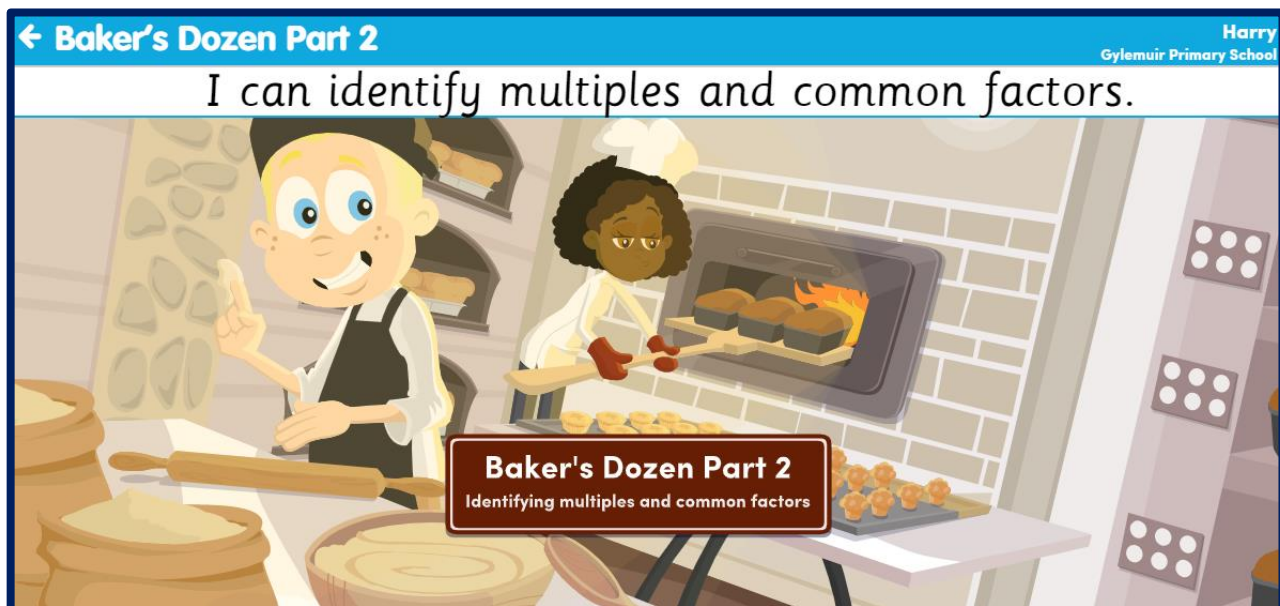

5. Once you have completed your homework. Your teacher will be able to log on and see how well you completed the activity.

(PS In the examples above I have logged in as Harry - Harry is a fictional character and not a member of our class!)