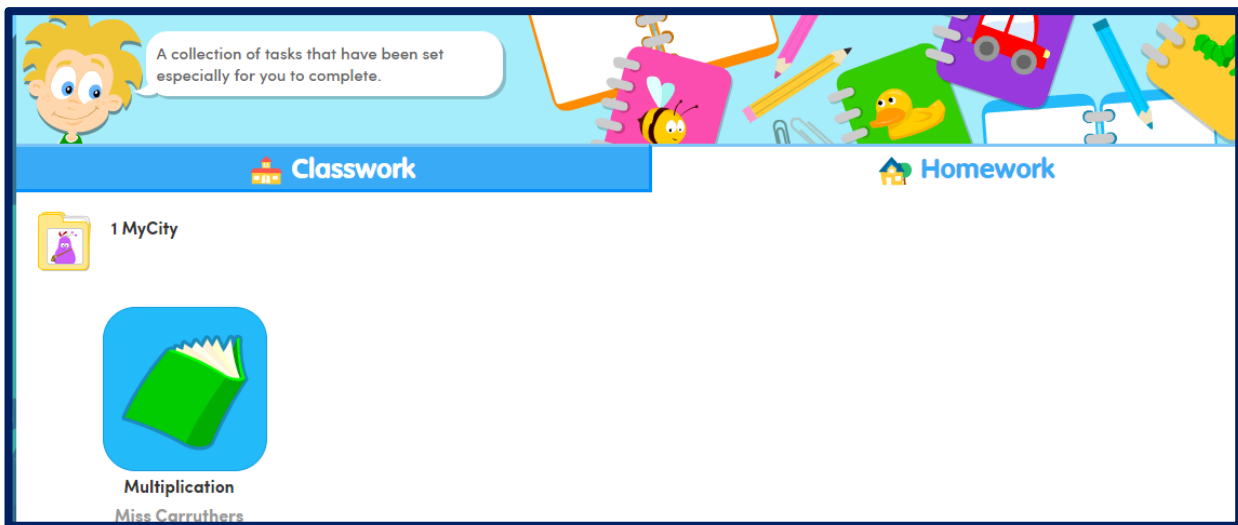

3. Select Homework. You will now be able to see the activities which your teacher has set you for your homework task.

4. Click on the picture showing your homework, in the example above some multiplication activities have been set. This will take you to the games or worksheets which you should complete for your homework.